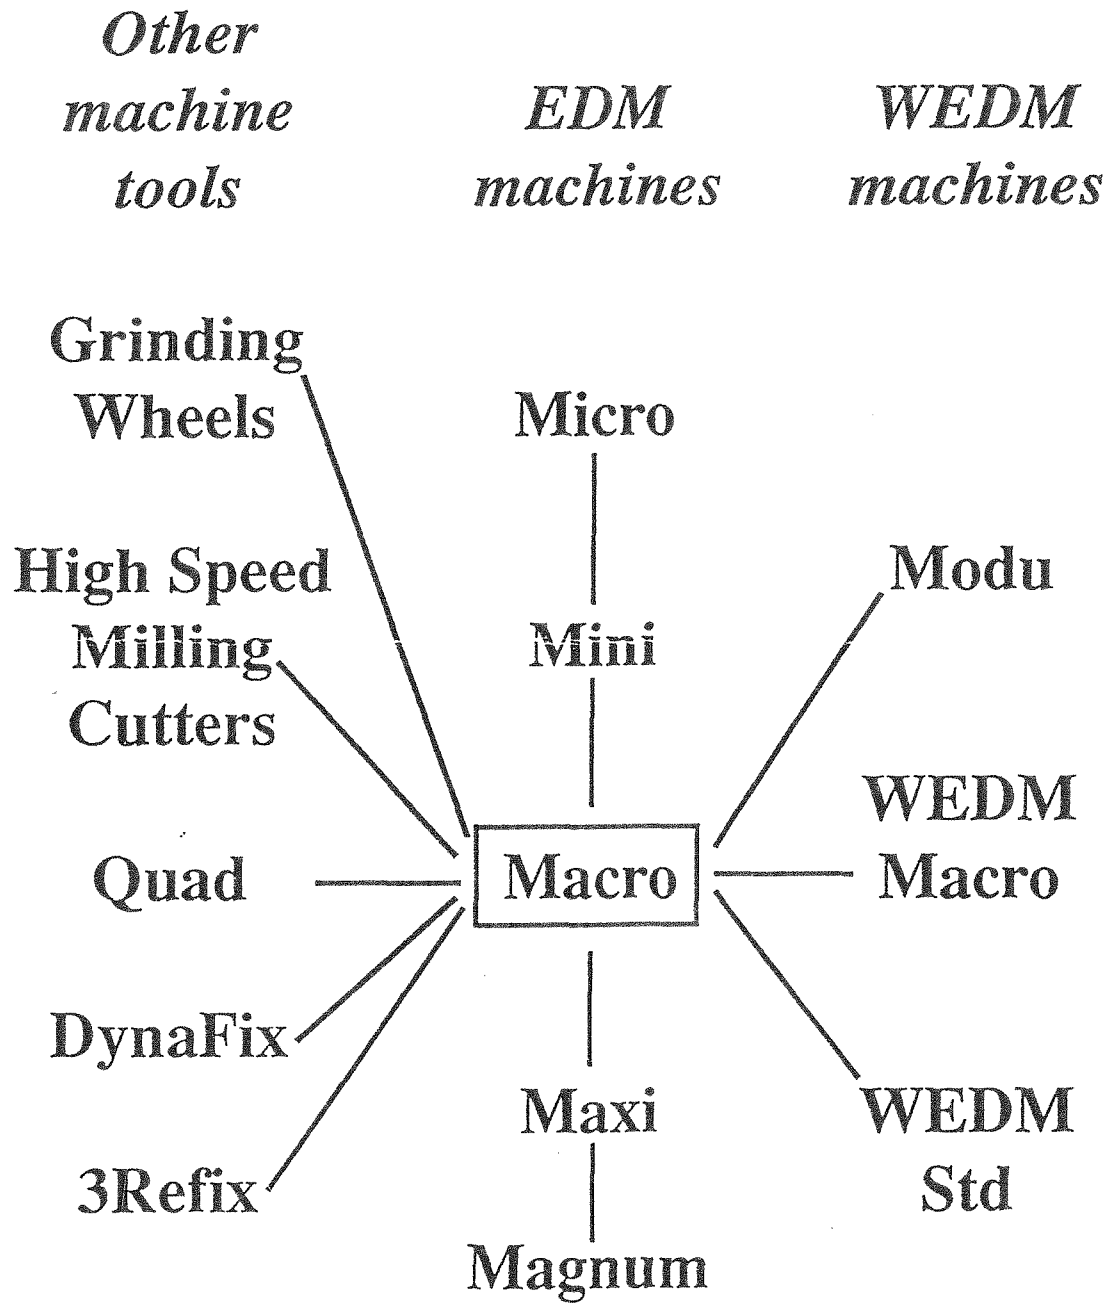

The Macro element is the very gravity point of 3R's product range

- *Macro's excellent performance*
- *Width of a compatible program*
- *Variety of complementary items*